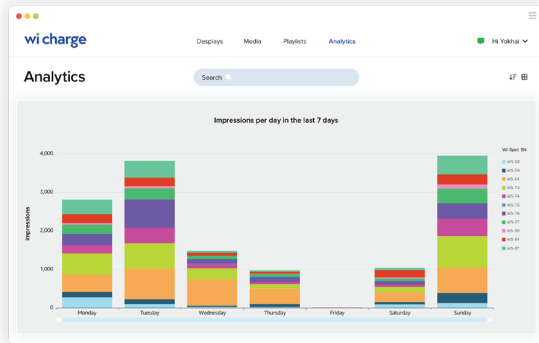

### Remote Management

Wi-Spot can be updated wirelessly via Wi-Fi at any time. Pre-scheduling of promotions, sales, full color video or static images can be updated easily through a remote cloud based interface.

# Aisle Traffic & Customer Engagement Analytics

- Every Wi-Spot unit collects customer analytics. The Wi-MS provides visualization of the analytics for smart content uploading decisions.
- With Wi-Spot Dashboard and Control Gain insight to your audience & display real-time relevant content.