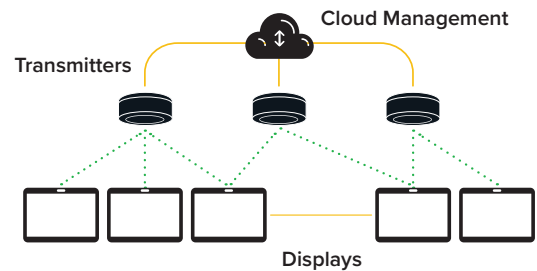

### Remote Management

Wi-Spot can be updated wirelessly via Wi-Fi at any time. Pre-scheduling of promotions, sales, full color video or static images can be updated easily through a remote cloud based interface.

### Turnkey Platform-as-a-Service (PaaS)

Advanced software, hardware, analytics, and intelligence tools for instantaneous deployment. Using our comprehensive media software, create dynamic content in just minutes!

# Aisle Traffic & Customer Engagement Analytics

- Every Wi-Spot unit collects customer analytics. The Wi-MS provides visualization of the analytics for smart content uploading decisions.
- With Wi-Spot Dashboard and Control Gain insight to your audience & display real-time relevant content.

## Wireless Power Network

- Active displays are powered simultaneously
- Power is distributed intelligently between displays
- Data is collected from each display and sent to the cloud

**AirCord™ R1HP  
Wireless Power Transmitter**