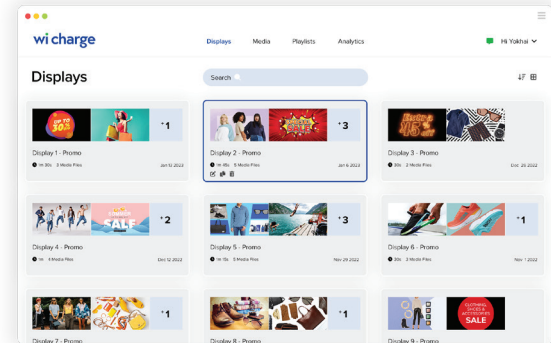

### Remote Management

Wi-Spot can be updated wirelessly via Wi-Fi at any time. Pre-scheduling of promotions, sales, full color video or static images can be updated easily through a remote cloud based interface.

# Aisle Traffic & Customer Engagement Analytics

- Every Wi-Spot unit collects customer analytics. The Wi-MS provides visualization of the analytics for smart content uploading decisions.
- With Wi-Spot Dashboard and Control Gain insight to your audience & display real-time relevant content.